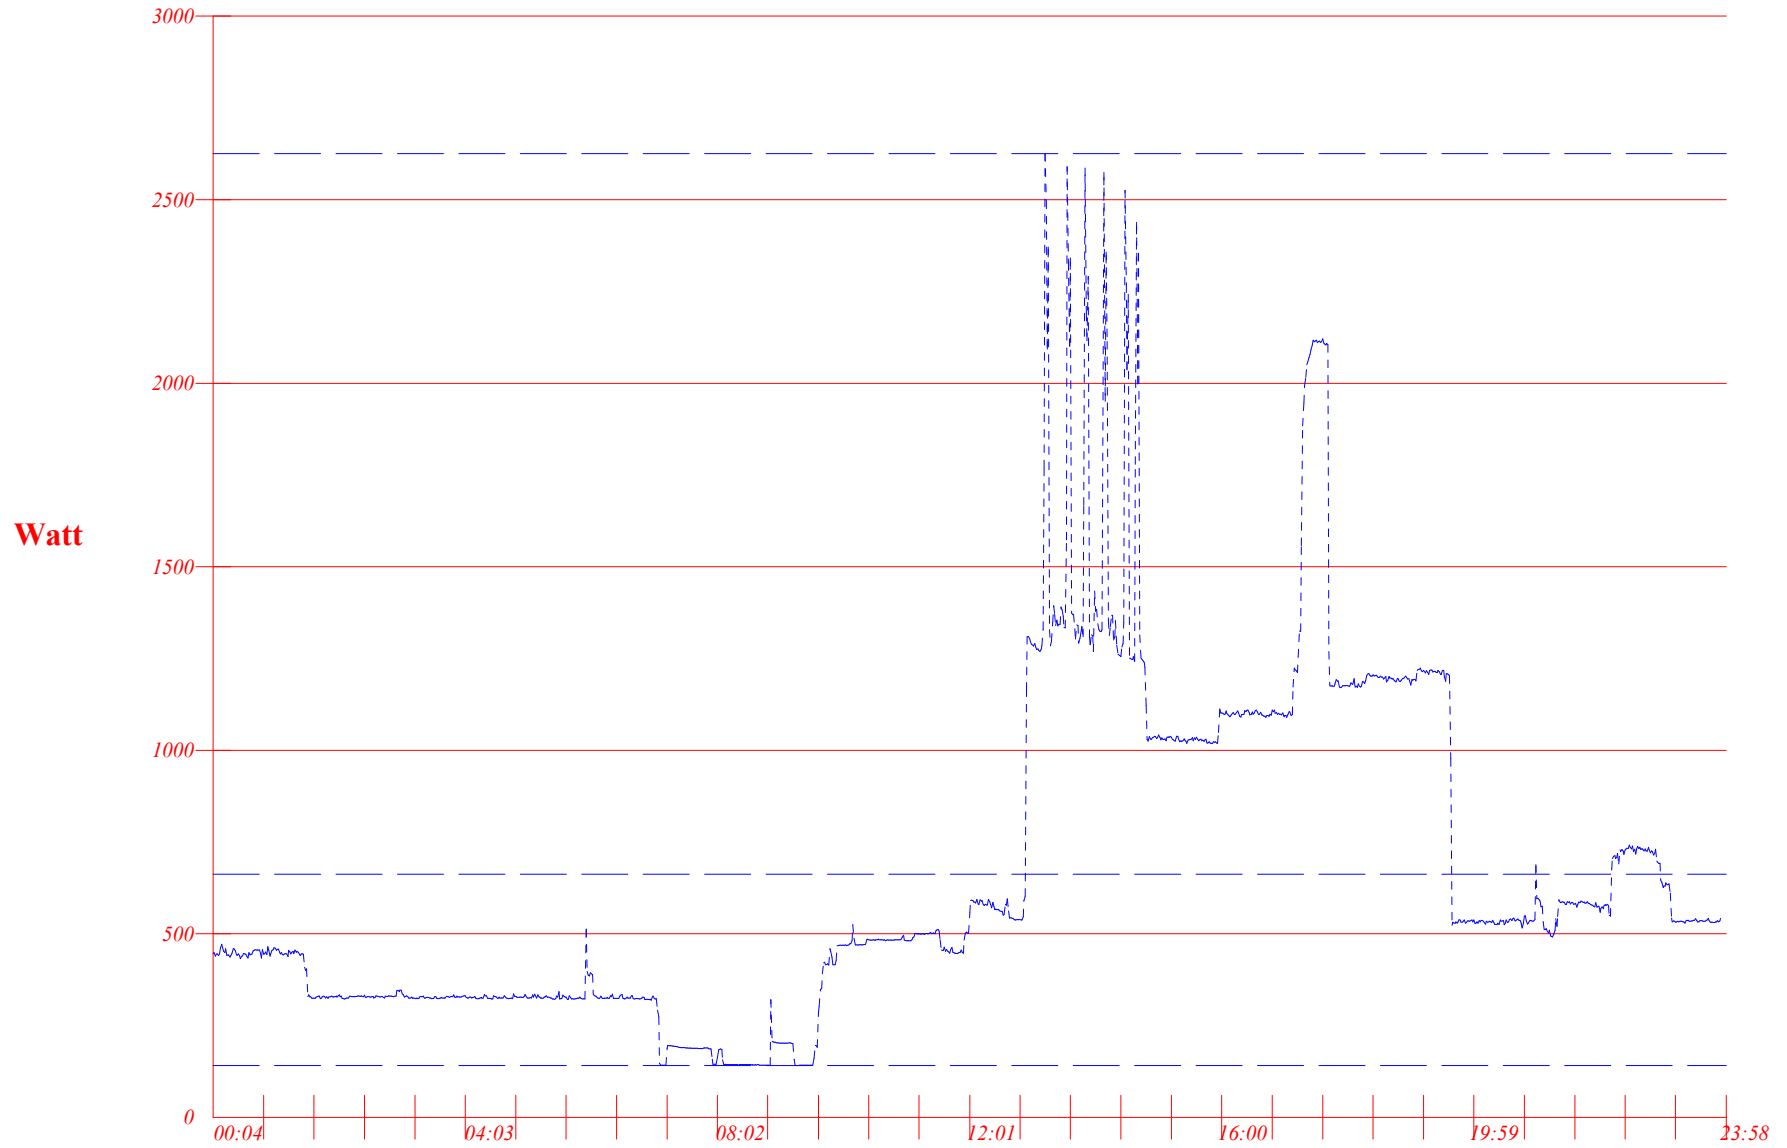

# Channel 1 Watt versus Time for "Selected" Records

From Jul 07, 00:04 to Jul 07, 23:59 ... Graph of Selected Records